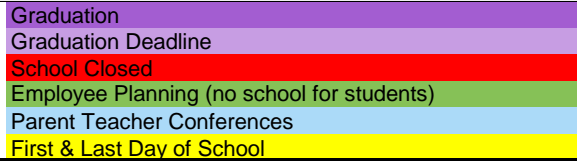

2024-2025 School Calendar

Eastlake High School

1810 Eastlake Blvd.
Colorado Springs, CO 80910

719-300-8947 (Fax) 719-309-6477

www.eastlakehs.net

July 1 - July 12, 2024	School Closed
July 15 - July 19, 2024	Staff Professional Development - No students
July 22, 2024	First Day for Students
August 19, 2024	School Closed
September 2, 2024	Labor Day
September 23, 2024	A.L.D.: Parent/Teacher Conference Day
October 1, 2024	Count Day - required day for all students
October 14, 2024	No School
November 25 - 29, 2024	Fall Break - School closed
December 13, 2024	A.L.D.: Parent/Teacher Conference Day
December 17, 2024	Winter Graduation Deadline
December 18 - January 3, 2025	Winter Break - School closed
January 6 - January 7, 2025	Staff Professional Development - No students
January 18, 2025	Winter Graduation Ceremony
January 20, 2025	M.L.K., Jr. Day - School closed
February 17, 2025	President's Day - School closed
March 21, 2025	A.L.D.: Parent/Teacher Conference Day
March 24 - March 28, 2025	Spring Break
April 21, 2025	School Closed
May 26, 2025	Memorial Day - School closed
May 30, 2025	Summer Graduation Deadline
June 6, 2025	A.L.D.: Parent/Teacher Conference Day
June 13, 2025	Last day for students
June 14, 2025	Summer Graduation Ceremony
June 16 - June 17, 2025	Staff Professional Development - No students
June 18 - June 30, 2025	School Closed

Student Days = 203 contact days

Student Days = AM Session: 5.5 hours/day; PM Session: 2 hrs/day

Student Times = 8:00 AM - 1:30 PM and 2:00 PM - 4:00 PM

Sessions

Session 1: July 22, 2024 - September 6, 2024 (33 days)
Session 2: September 9, 2024 - October 25, 2024 (34 days)
Session 3: October 28, 2024 - December 17, 2024 (32 days)
Session 4: January 8, 2025 - February 21, 2025 (31 days)
Session 5: February 24, 2025 - April 18, 2025 (35 days)
Session 6: April 22, 2025 - June 6, 2025 (33 days)
Course wrap up: June 9, 2025 - June 13, 2025 (5 days)
Students should complete 4 courses per session for a total of 24 courses per school year.